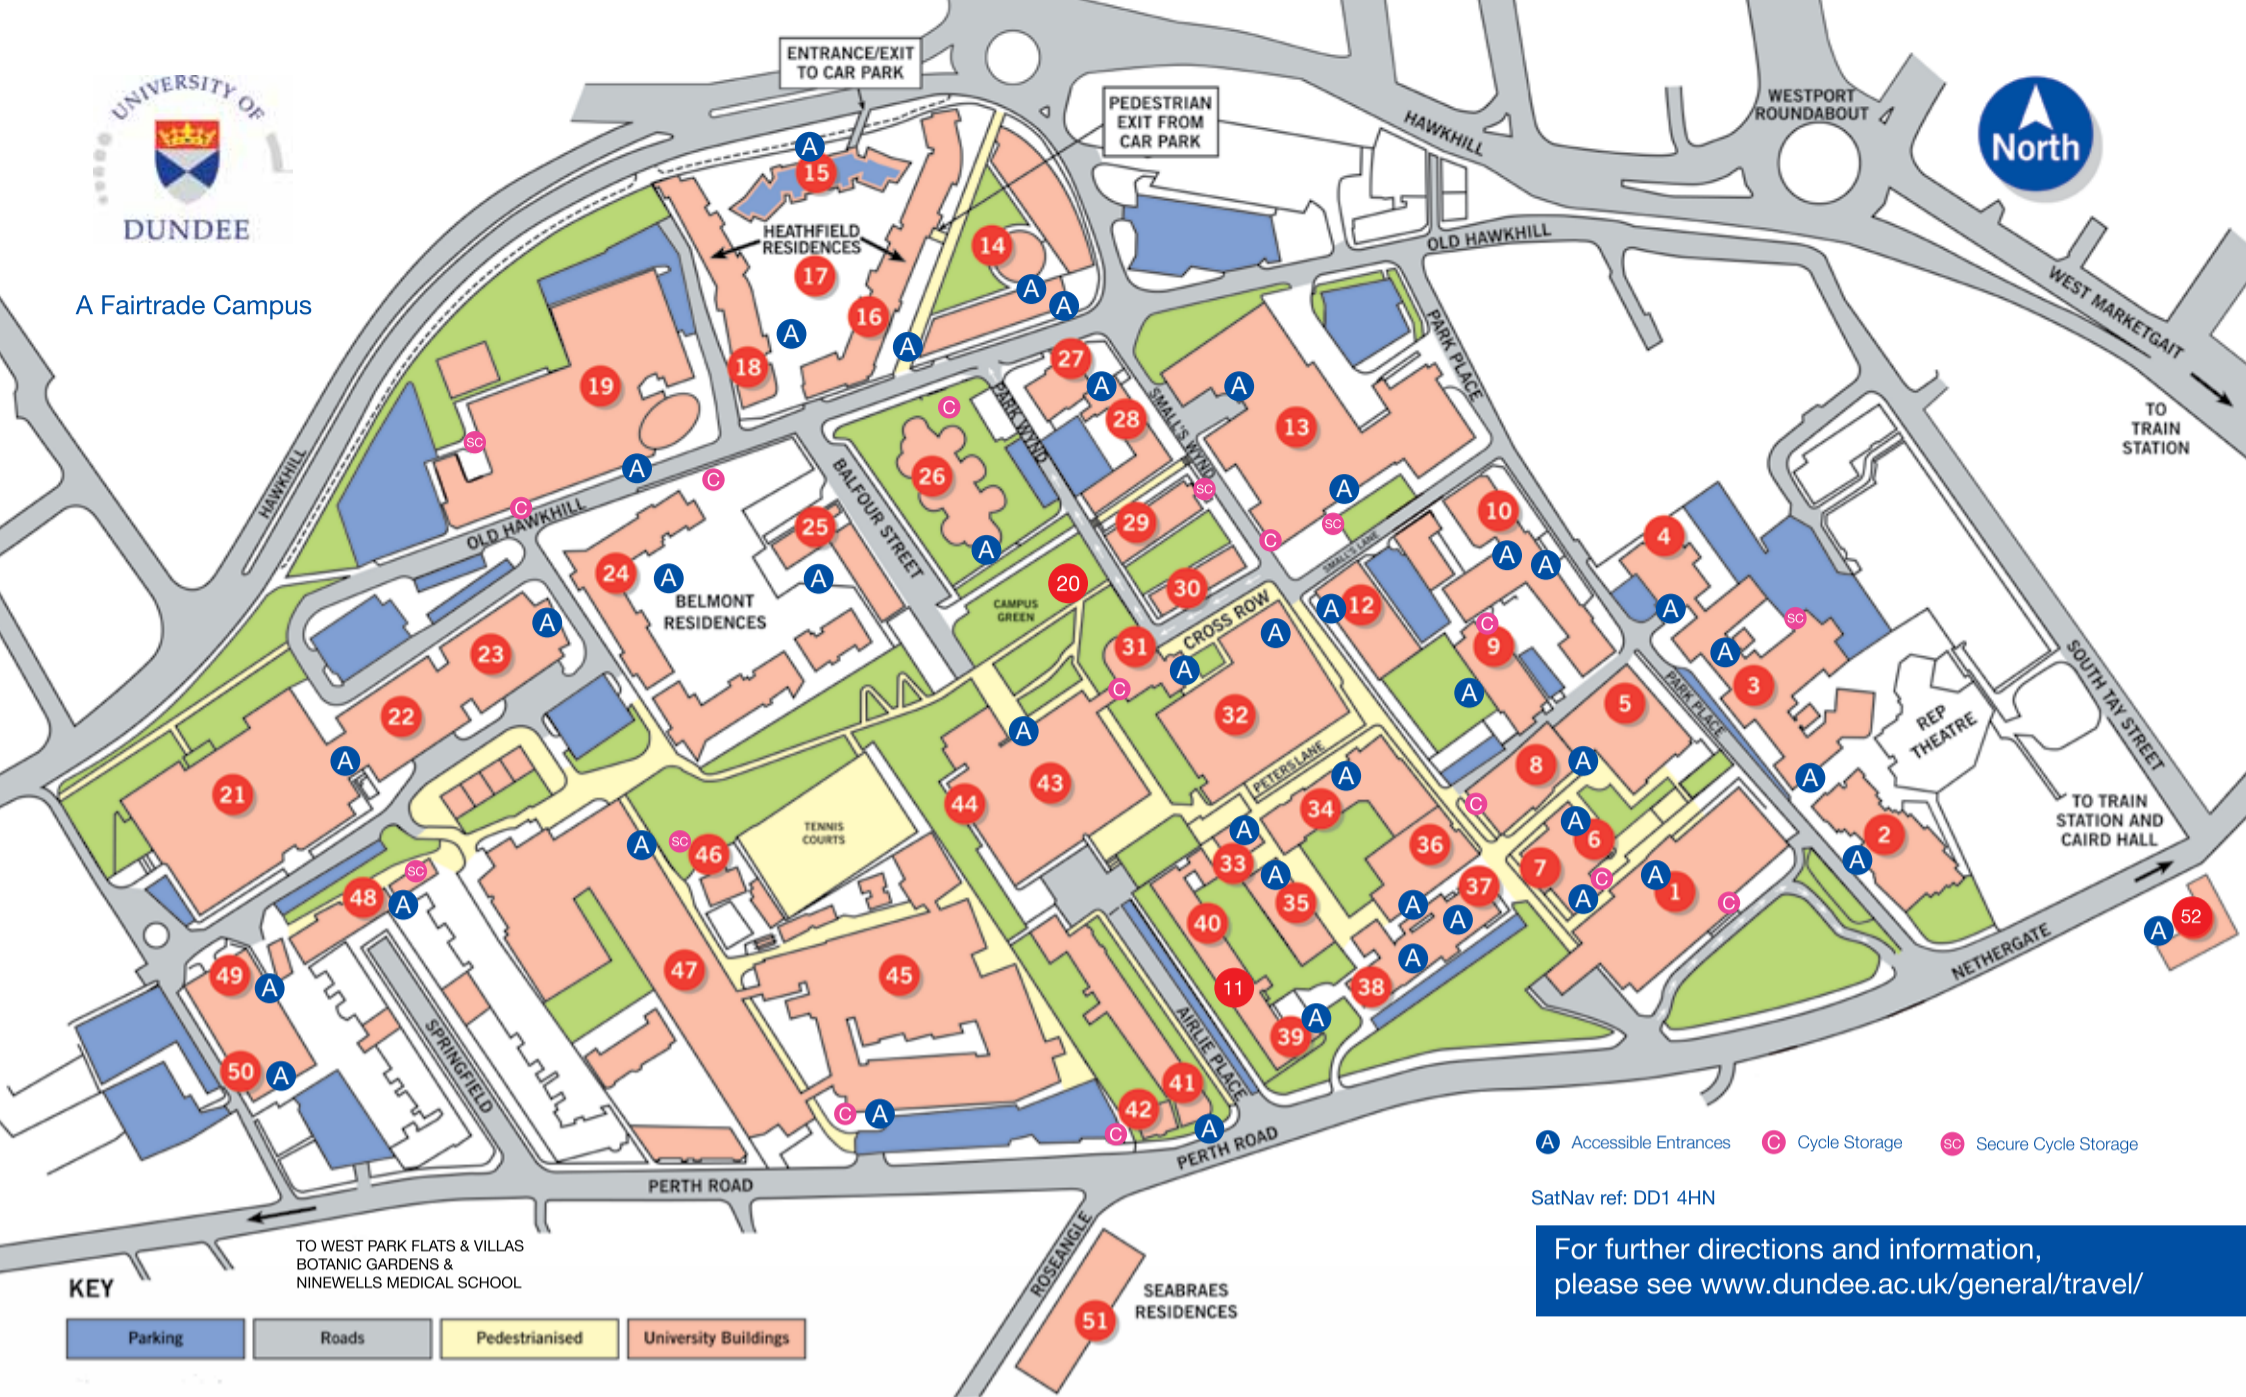

A Fairtrade Campus

A Accessible Entrances
 C Cycle Storage
 SC Secure Cycle Storage

SatNav ref: DD1 4HN

For further directions and information, please see www.dundee.ac.uk/general/travel/

Academic Skills (incl. English Language)	Cross Row	30	Environmental Science	Tower Building	1	Nursing and Midwifery (City Campus) (incl. School Office)	40
Accommodation (see Student Residences)			Estates and Buildings		28	Nursing and Midwifery (Fife Campus)	see area map
Accounting and Finance	1 Perth Road	37	European Documentation Centre	Scrymgeour Building	3	Occupational Health	Cross Row 30
Admissions and Student Recruitment	2 Airlie Place	41	Ewing Building		12	Officer Training Corps	27
Alumni & Development	Tower Building	1	Exams, Fees, Graduation	1 Airlie Place	39	Old Medical School	8
American Studies	Tower Building	1	Exchanges (Erasmus/TSE) Resource Room	Admissions & Student Recruitment	41	Old Technical Institute	7
Architecture	Matthew Building	47	Exhibitions Department	Crawford Building	45	Peters Building	33
Archive and Information Studies (Centre for)	Tower Building	1	External Relations	Matthew Building	47	Peer Connections	DUSA 43
Arts & Social Sciences Postgraduate Centre	College Hall	6	Finance Office	Tower Building	1	Philosophy	Tower Building 1
Belmont Flats		24	Fleming Gym Building	Tower Building	1	Playing Fields	see area map
Belmont Tower		25	Forensic and Legal Medicine	Fleming Gym Building	36	Politics	Tower Building 1
Biological Sciences Institute		49	Frankland Building		36	Press Office	Tower Building 1
Bonar Hall		2	Fulton Building		9	Principal's Office	Tower Building 1
Bookshop	John Smith's Uni Book Shop	16	Geography		13	Print Unit (Design Print Marketing)	BSI Building 50
Botanic Garden	see area map		Graduate School of Natural Resources Law, Policy & Management School Office	Tower Building	1	Procurement Office	Tower Building 1
Business School Office	1 Perth Road	37	Harris Building	Carnegie Building	5	Psychology (incl. School Office)	Scrymgeour Building 3
Campus Green		20	Health Service		34	Quality Assurance	Tower Building 1
Campus Shops	Premier Shop Premier Shop Art Materials Shop	7 43 45	Heathfield Multi-Level Car Park	Cross Row	30	Queen Mother Building	26
Careers Service	1 Airlie Place	39	Heathfield Residences		15	Reception	Tower Building 1
Carnegie Building		35	History		17	Registry	1 Airlie Place 39
Carnelley Building		5	Humanities School Office	Tower Building	1	Research and Innovation Services	42
Chaplaincy		31	Human Resources	Tower Building	1	Residences Office	2 Airlie Place 41
Civil Engineering	Fulton Building	13	Information and Communication Services (ICS)	Tower Building	1	Safety Services	Cross Row 30
College Hall		6	Institute of Sport and Exercise (ise)		4	Sanctuary Management Services Office	18
Computing (incl. School Office)	Queen Mother Building	26	International Advice Service	Admissions & Student Recruitment	41	School of the Environment School Office	Tower Building 1
Continuing Education	Tower Building	1	IT Suites		19	Scrymgeour Building	3
Counselling Service	Cross Row	30	Law		41	Seabraes Residences	51
Crawford Building		45	Libraries		1	Sir James Black Centre	23
Cross Row		30	Library and Learning Centre		3	Sports Union	ise 19
Dalhousie Building		14	Life Sciences, School of Learning and Teaching (incl. School Office)		14	Student Advice Team	DUSA 43
Dental School and Hospital (incl. School Office)		10	Life Sciences, School of Research		32	Student Funding	Cross Row 30
Design Print Marketing		48	Mathematics		47	Student Residences	Heathfield 17 Belmont Flats 24 Belmont Tower 25 Seabraes 51
Disability Services	Old Technical Institute	7	Matthew Building		16	Student Support Worker	West Park Flats & Villas - see area map
Duncan of Jordanstone College of Art & Design	Crawford Building	45	Mechanical Engineering and Mechatronics		1	Students' Association	Dundee University Students' Association (DUSA) 43
Duncan of Jordanstone College of Art & Design School Office	Matthew Building	47	Medicine (incl. School Office)		3	Swimming Pool	Dundee University Students' Association (DUSA) 43
Dundee Contemporary Arts		52	Micro-computing Centre		32	Tower Building	1
Dundee University Students' Association	DUSA	43	Museum Services		5	Tower Café and Take Away	Tower Building 1
Economic Studies	3 Perth Road	38	Music Rehearsal Rooms		21	Town and Regional Planning	Tower Building 1
Education, Social Work and Community Education	Carnelley Building Old Technical Institute Old Medical School	5 7 8	Nursery		21	Video Conferencing Suites	Carnegie Building 35 Dalhousie Building 14 Matthew Building 47 Ninewells Campus - see area map 33 Peters Building 33
Education, Social Work and Community Education School Office	Old Technical Institute	7			21	Visual Research Centre	Dundee Contemporary Arts 54
Electronic Engineering and Physics	Ewing Building Harris Building	12 34			21	Water Law, Policy & Science (IHP-HELP Centre for)	Peters Building 33
Employability Teaching Resource Room	5 Airlie Place	11			29	Wellcome Trust Biocentre	22
Energy, Petroleum and Mineral Law and Policy (Centre for)	Carnegie Building Old Technical Institute	35 7			29	West Park Conference Centre	see area map
Engineering, Physics & Mathematics School Office	Fulton Building	13			44	West Park Flats and Villas	see area map
English	Tower Building	1					
Enterprise Gym	Cross Row	30					